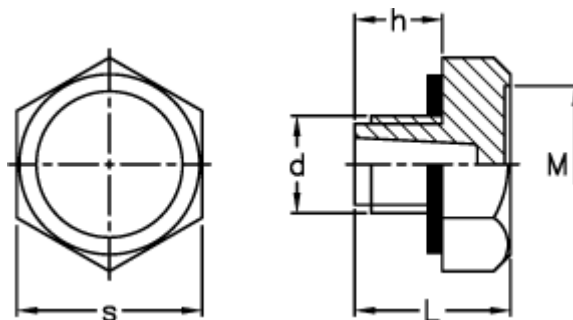

# Data Sheet

Article number: 2311058401

Description: E+G Plug  
TN.40x1,5

## Measures

---

d = M40x1,5

h = 14

L = 24

M = 38.0

s = 46

Tightening torque N m = 15 to 18